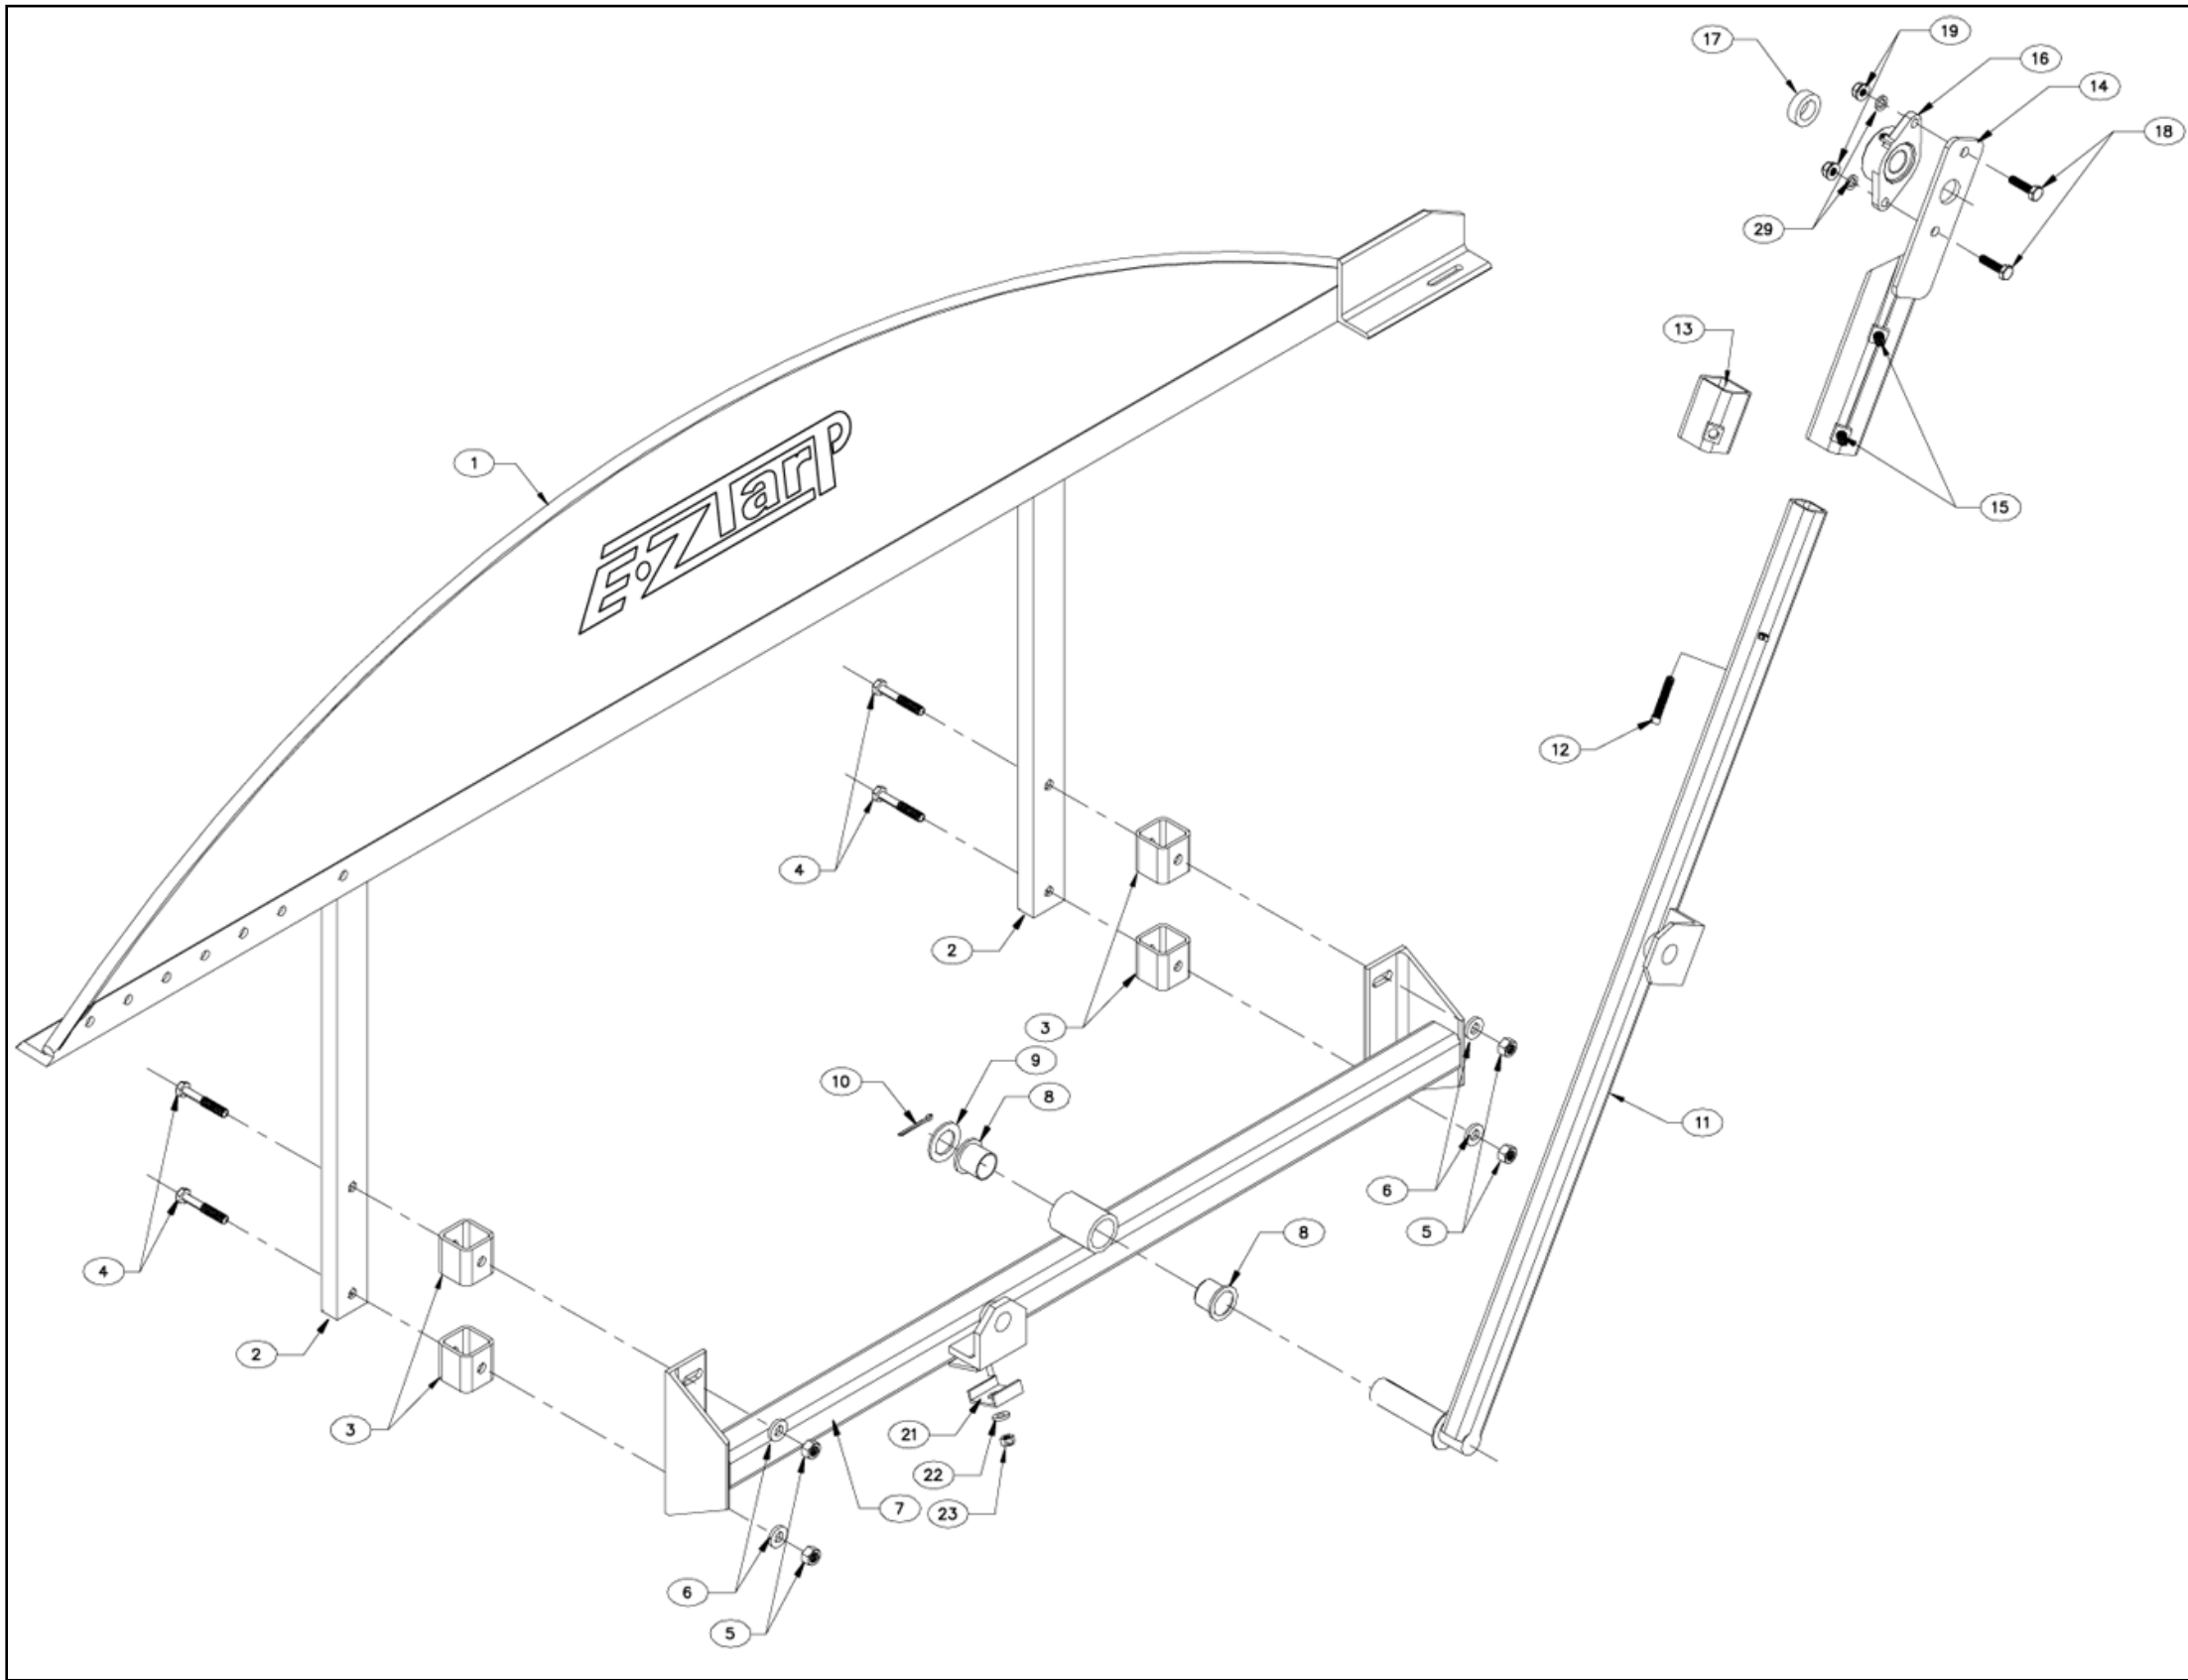

SOLID REAR FRAME

REFERENCE #	PART #	DESCRIPTION	QTY	REFERENCE #	PART #	DESCRIPTION	QTY
1	001	Solid Headboard	1	13	030	3" Extension Spacer (Wide box)	1
2	003	Channel Iron	2	14	013	Swing Arm Extension	1
3	029	Spacer Block	4	15	034	1/2" x 3/4" Socket Set Screw	1
4	N/A	1/2" Bolt	4	16	032	1" x Two Bolt Flange Bearing	1
5	031	1/2" Nylock	4	17	A12	1" Eccentric Collar	1
6	N/A	1/2" Flat Washer	4	18	N/A	7/16" x 1 1/2" Bolt	2
7	B01	Rear Swing Arm Frame	1	19	N/A	7/16" Nut	2
8	024	1 1/4" Brass Bushing	2	20	N/A	7/16" Lock Washer	2
9	025	1 1/4" Machine Bushing	2	21	016	Hose Clamp	1
10	027	1/4" x 2" Koter Pin	1	22	N/A	3/8" Lock Washer	1
11	B03	Rear Swing Arm	1	23	N/A	3/8" Nut	1
12	033	1/2" x 3" Square Head Adj. Bolt	1				